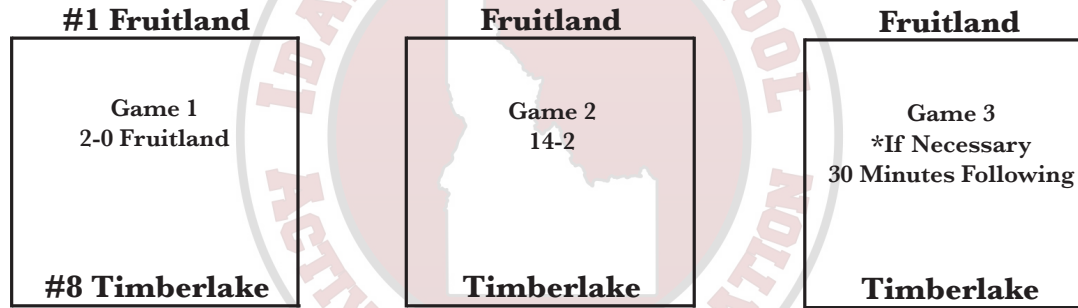

unbottled.

4A State Regional
#1 Qualifier
Fruitland HS
Dates: May 8-9

Fruitland Advances

GAME SCHEDULE	
FRIDAY	
Game 1	6:30 PM
SATURDAY	
Game 2	11:00 AM
*Game 3	30 Minutes Following * If Necessary
Games 1 & 3	
High Seed Home Team	
Game 2	
Low Seed Home Team	
ALL TIMES MOUNTAIN	

2 Team Play-In Game Format (2 Day)

Best 2/3 Qualifier - Winner of Play-In Games Advances to State Championship Series

Representation - 5 teams based on District Champions 3 At-Large teams (Highest Ranked MaxPreps non-district champions)